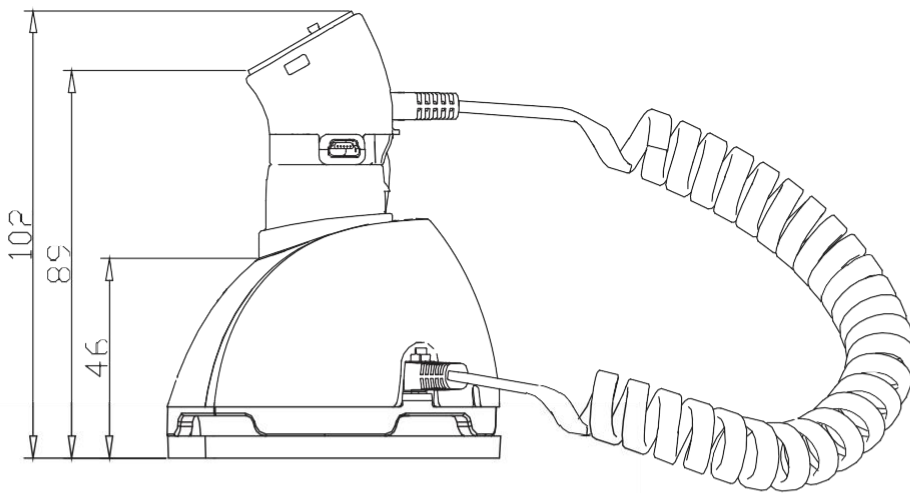

B-SENS | Single Uni S

Universal Stand Alone security unit with multi alarming technology.

Features:

- RF KEY controlled
- 105 db alarm volume
- Charging functionality for mobile phone
- Bicolor Alarm LED indicator
- Alarm at removal of charging cable (not all mobile phones)
- Easy to exchange spiral cable

- Applicable on all B-SENS Uni stand
- Suitable for a wide range of tablet PCs

Material:

- ABS

Color

- Transparent

B-SENS | Single Cam S

The stand alone security unit for cameras with alarming technology.

Features: