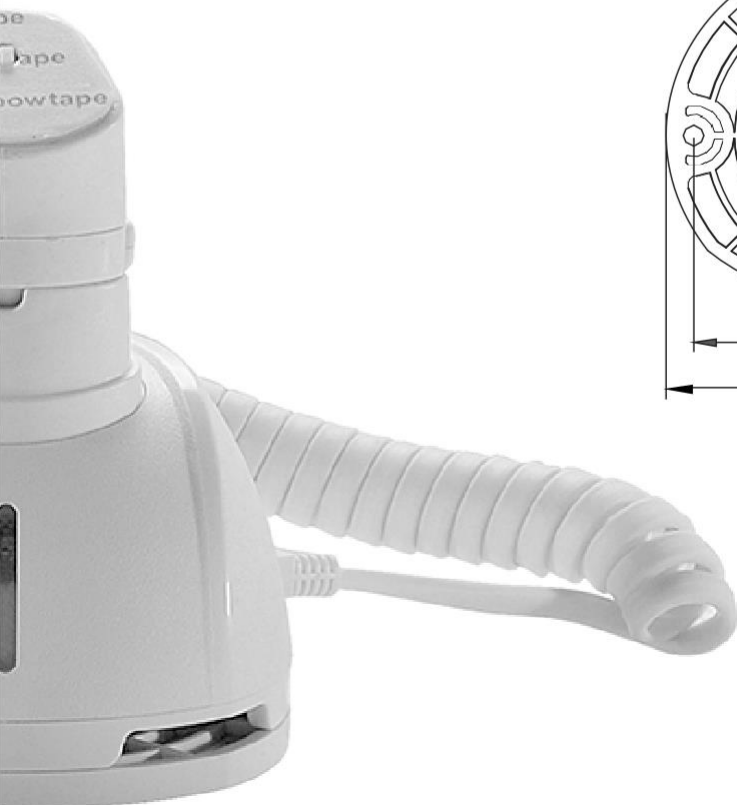

B-SENS | Single Uni S

Universal Stand Alone security unit with multi alarming technology.

Features:

- RF KEY controlled
- 105 db alarm volume
- Charging functionality for mobile phone
- Bicolor Alarm LED indicator
- Alarm at removal of charging cable (not all mobile phones)
- Easy to exchange spiral cable

Material:

- ABS

Available colors:

- White or Black

Accessories:

- Power adaptor
- Dual sensors
- RF KEY
- Charging cable for mobile phones

The fast and easy way to secure tablet PCs.

Features:

- Applicable on all B-SENS Uni stand
- Suitable for a wide range of tablet PCs

Material:

- ABS

Color

- Transparent

B-SENS | Single Cam S

The stand alone security unit for cameras with alarming technology.

Features:

- RF KEY controlled
- 105 db alarm volume
- Bicolor Alarm LED indicator
- Easy to exchange cable

Material:

- ABS

Available Colors:

- White or black

Accessories:

- Power Adaptor
- Dual Sensor for lens