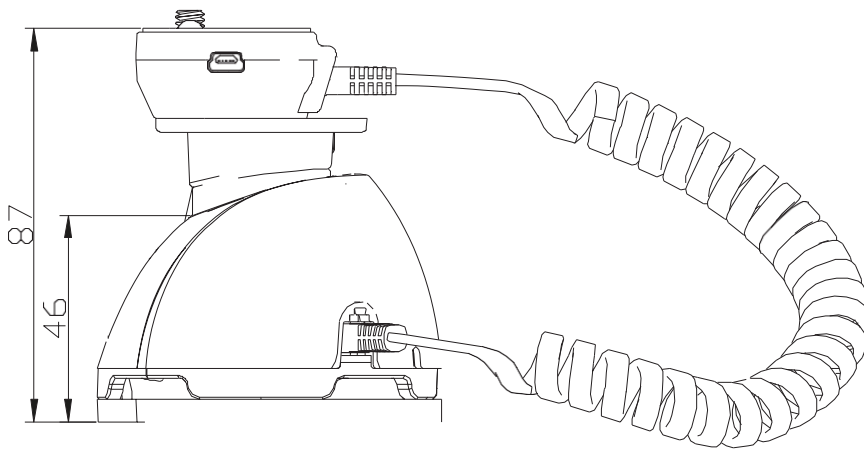

- Applicable on all B-SENS Uni stand
- Suitable for a wide range of tablet PCs

Material:

- ABS

Color

- Transparent

B-SENS | Single Cam S

The stand alone security unit for cameras with alarming technology.

Features: