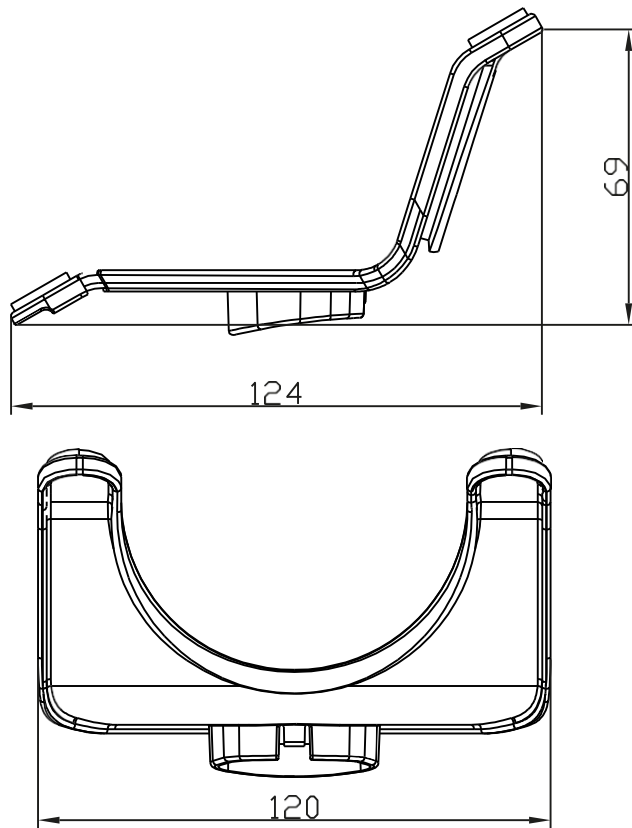

The fast and easy way to secure tablet PCs.

Features:

- Applicable on all B-SENS Uni stand
- Suitable for a wide range of tablet PCs

Material:

- ABS

Color

- Transparent